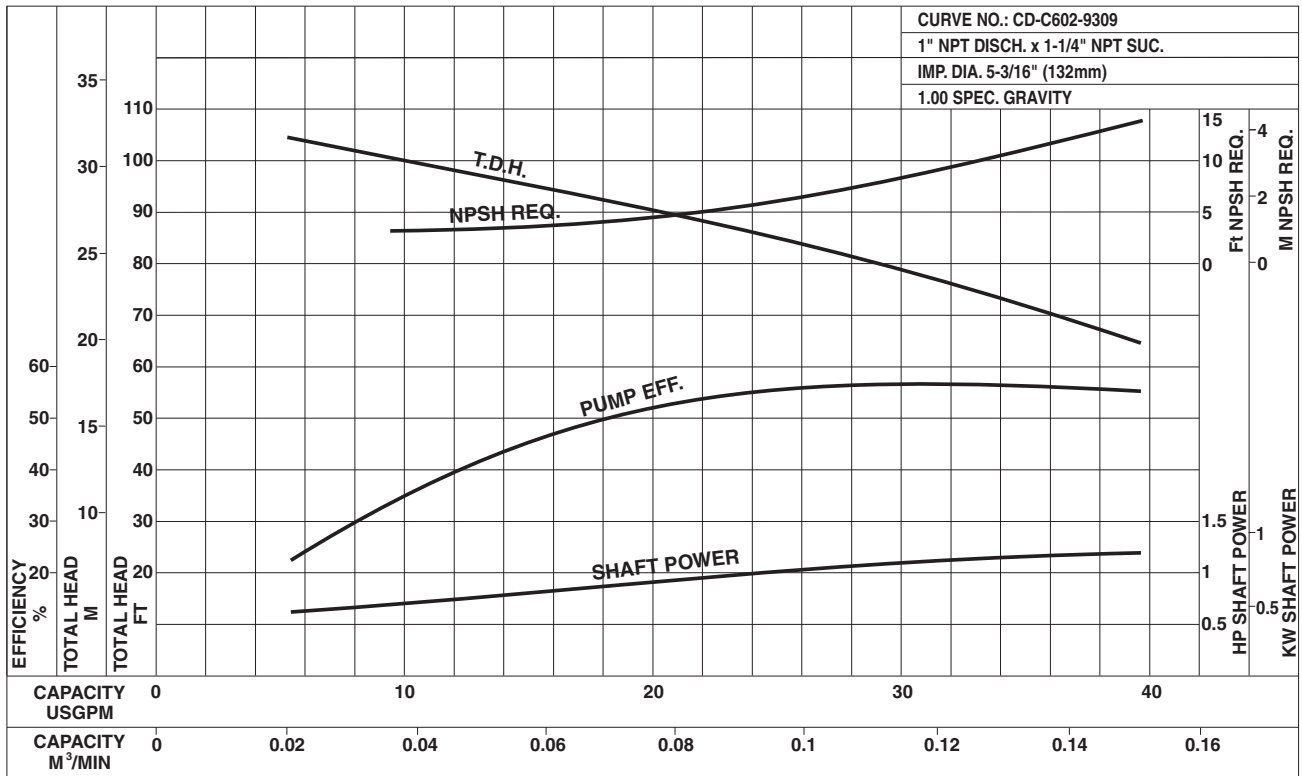

AM-25V

CDU

Model CDU

EBARA Stainless Steel Centrifugal Pumps

Performance Curves

CDU70/3-1 $\frac{1}{2}$ HP

Synchronous Speed: 3450 RPM

Size: 1 x 1 $\frac{1}{4}$ x 5 $\frac{3}{16}$